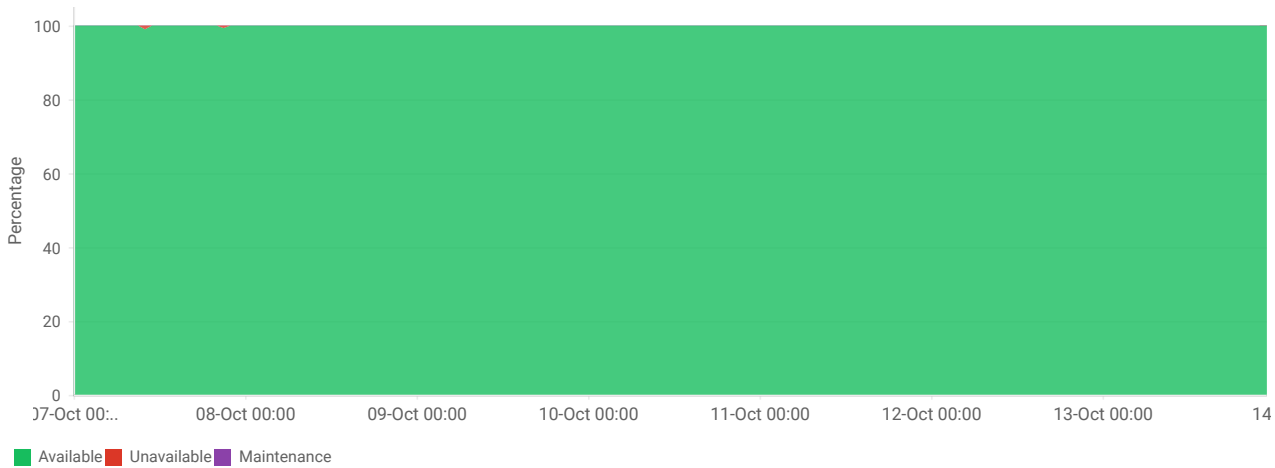

Availability Summary Report

Total Monitor Count: 6

99.99%

Availability

6 Mins 19 Secs

Total Outage Duration

2

Number of Outages

Monitor Availability Summary

Total Downtime	0.01% OR 6 Mins 19 Secs
Total Uptime	99.99% OR 41 days 23 Hrs 54 Mins
MTTR	3 Mins 9 Secs
MTBF	20 days 23 Hrs 57 Mins

Monitor Suspended Summary

Total Suspended Time	0 Mins 0 Secs
Total Suspended Time Percentage	0%
Total Scheduled Maintenance	0 Mins 0 Secs
Total Scheduled Maintenance Percentage	0%

Availability Percentage Trend