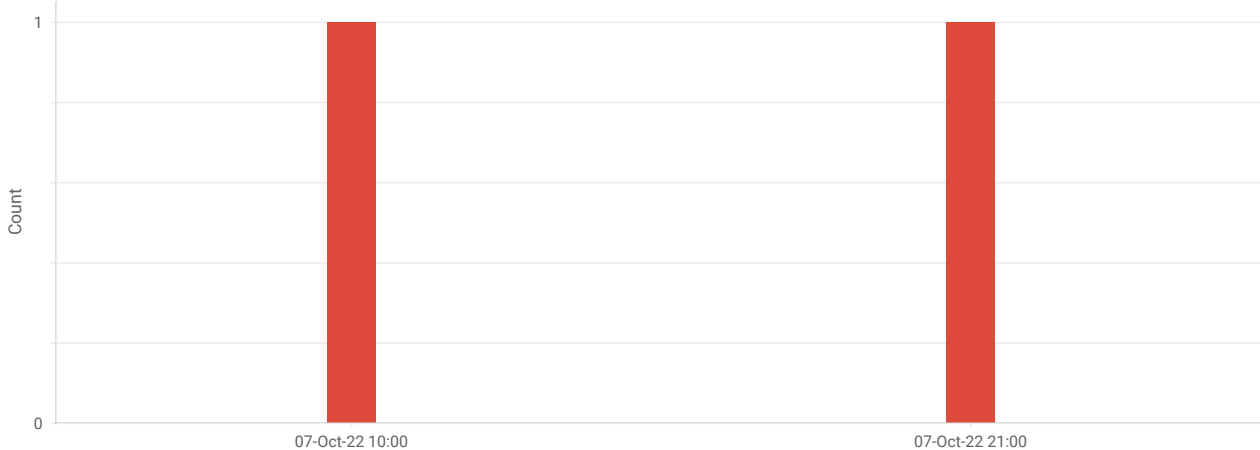

Monitor Availability Summary

Total Downtime	0.01% OR 6 Mins 19 Secs
Total Uptime	99.99% OR 41 days 23 Hrs 54 Mins
MTTR	3 Mins 9 Secs
MTBF	20 days 23 Hrs 57 Mins

Monitor Suspended Summary

Total Suspended Time	0 Mins 0 Secs
Total Suspended Time Percentage	0%
Total Scheduled Maintenance	0 Mins 0 Secs
Total Scheduled Maintenance Percentage	0%

Availability Percentage Trend

Downtime Report

Overall Outage Details

Monitor Name	Status	From Time	To Time	Duration	Reason	Latest Comment
Website - ngbb.org.tr	⬇️	Oct 7, 2022 21:26:34	Oct 7, 2022 21:29:08	2 Mins 34 Secs	The connection has timed out.	-
	⬇️	Oct 7, 2022 10:08:40	Oct 7, 2022 10:12:25	3 Mins 45 Secs	Unable to connect to http://ngbb.org.tr.	-