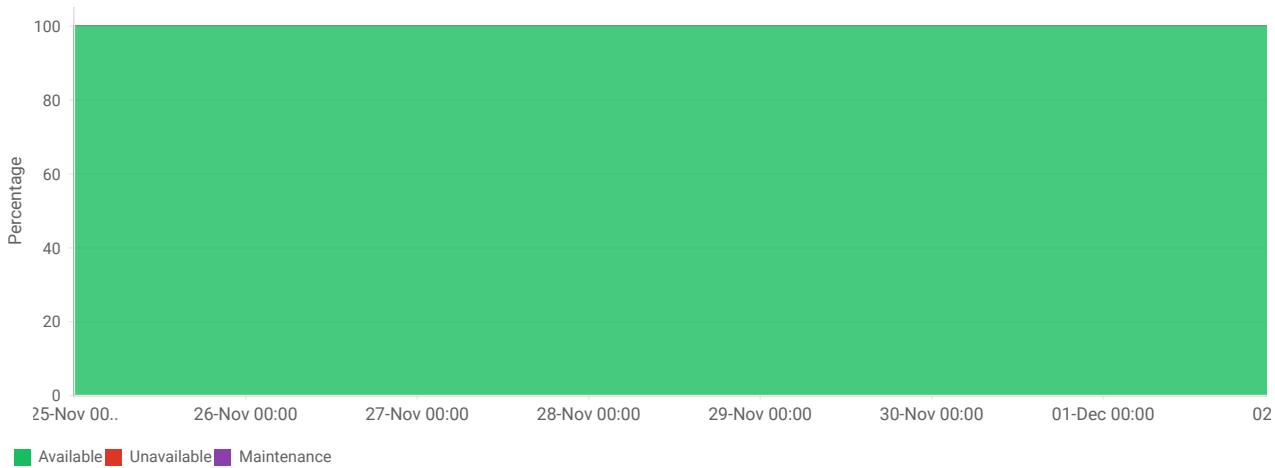

Availability Summary Report

Total Monitor Count: 6

100 Availability	0 Mins 0 Secs Total Outage Duration	0 Number of Outages

Monitor Availability Summary	
Total Downtime	0% OR 0 Mins 0 Secs
Total Uptime	0% OR 42 days 0 Hrs 0 Mins
MTTR	0 Mins 0 Secs
MTBF	42 days 0 Hrs 0 Mins

Monitor Suspended Summary	
Total Suspended Time	0 Mins 0 Secs
Total Suspended Time Percentage	0%
Total Scheduled Maintenance	0 Mins 0 Secs
Total Scheduled Maintenance Percentage	0%

Availability Percentage Trend

Downtime Report

Hurray! There is no overall downtime for your

Overall Outage Details

Monitor Name	Status	From Time	To Time	Duration	Reason	Latest Comment
No outages for "Last 7 days (till yesterday)"