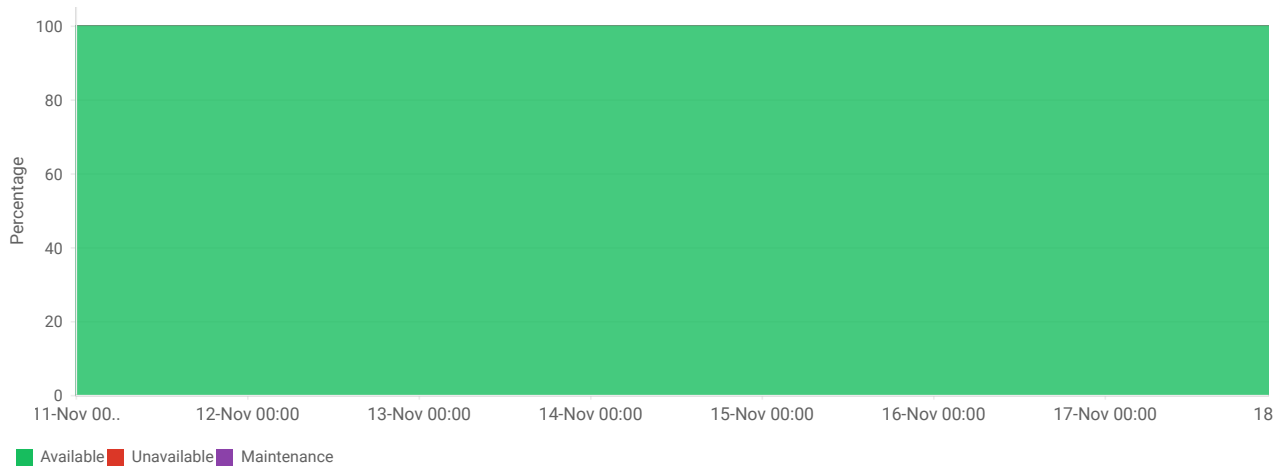

Availability Summary Report

Total Monitor Count: 6

<p>100</p> <p>Availability</p>	<p>0 Mins 0 Secs</p> <p>Total Outage Duration</p>	<p>0</p> <p>Number of Outages</p>
---------------------------------------	----------------------------------------------------------	------------------------------------------

Monitor Availability Summary	
Total Downtime	0% OR 0 Mins 0 Secs
Total Uptime	0% OR 42 days 0 Hrs 0 Mins
MTTR	0 Mins 0 Secs
MTBF	42 days 0 Hrs 0 Mins

Monitor Suspended Summary	
Total Suspended Time	0 Mins 0 Secs
Total Suspended Time Percentage	0%
Total Scheduled Maintenance	0 Mins 0 Secs
Total Scheduled Maintenance Percentage	0%

Availability Percentage Trend

Downtime Report

Hurray! There is no overall downtime for your

Overall Outage Details

Monitor Name	Status	From Time	To Time	Duration	Reason	Latest Comment
No outages for "Last 7 days (till yesterday)"						